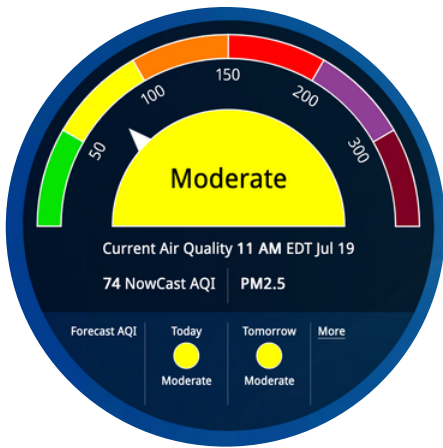

HOW CAN YOU LEARN ABOUT YOUR LOCAL AIR QUALITY IN REAL TIME?

YOU'VE GOT OPTIONS!

EPA's AirNow.gov

Their website and app provide some of the most reliable monitoring data available. Search by zip code.

Allegheny County Health Department

ACHD is the local air quality regulator. The "dashboard" on their website displays hourly county monitor data.

PM2.5 Monitor Locations Click location on map to see hourly data for that monitor Click map or hit "escape" to clear selection

Highest Most Recent
PM2.5 AQI
75
7/19/2023 8:00 AM EST
Occurred at: Lawrenceville

alleghenycounty.us/air

Purple Air

Visit map.purpleair.com to view a real-time map of every Purple Air monitor - you can filter the map to only view outside monitors.

Allegheny Alerts & Mon Valley Air Pollution Episode Alerts

Visit bit.ly/AlleghenyAlerts to sign up for text or email updates. Look for air quality-related alerts under the ACHD's Air Quality Program. Mon Valley residents can also sign up for specific regional updates.

Allegheny Alerts
Info you want the way you want it

SIGN UP FOR UPDATES FROM GASP! WWW.GASP-PGH.ORG