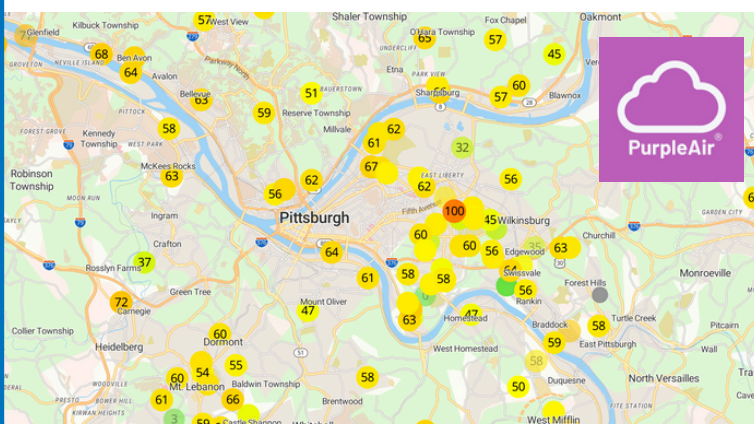

Purple Air

Visit map.purpleair.com to view a real-time map of every Purple Air monitor - you can filter the map to only view outside monitors.